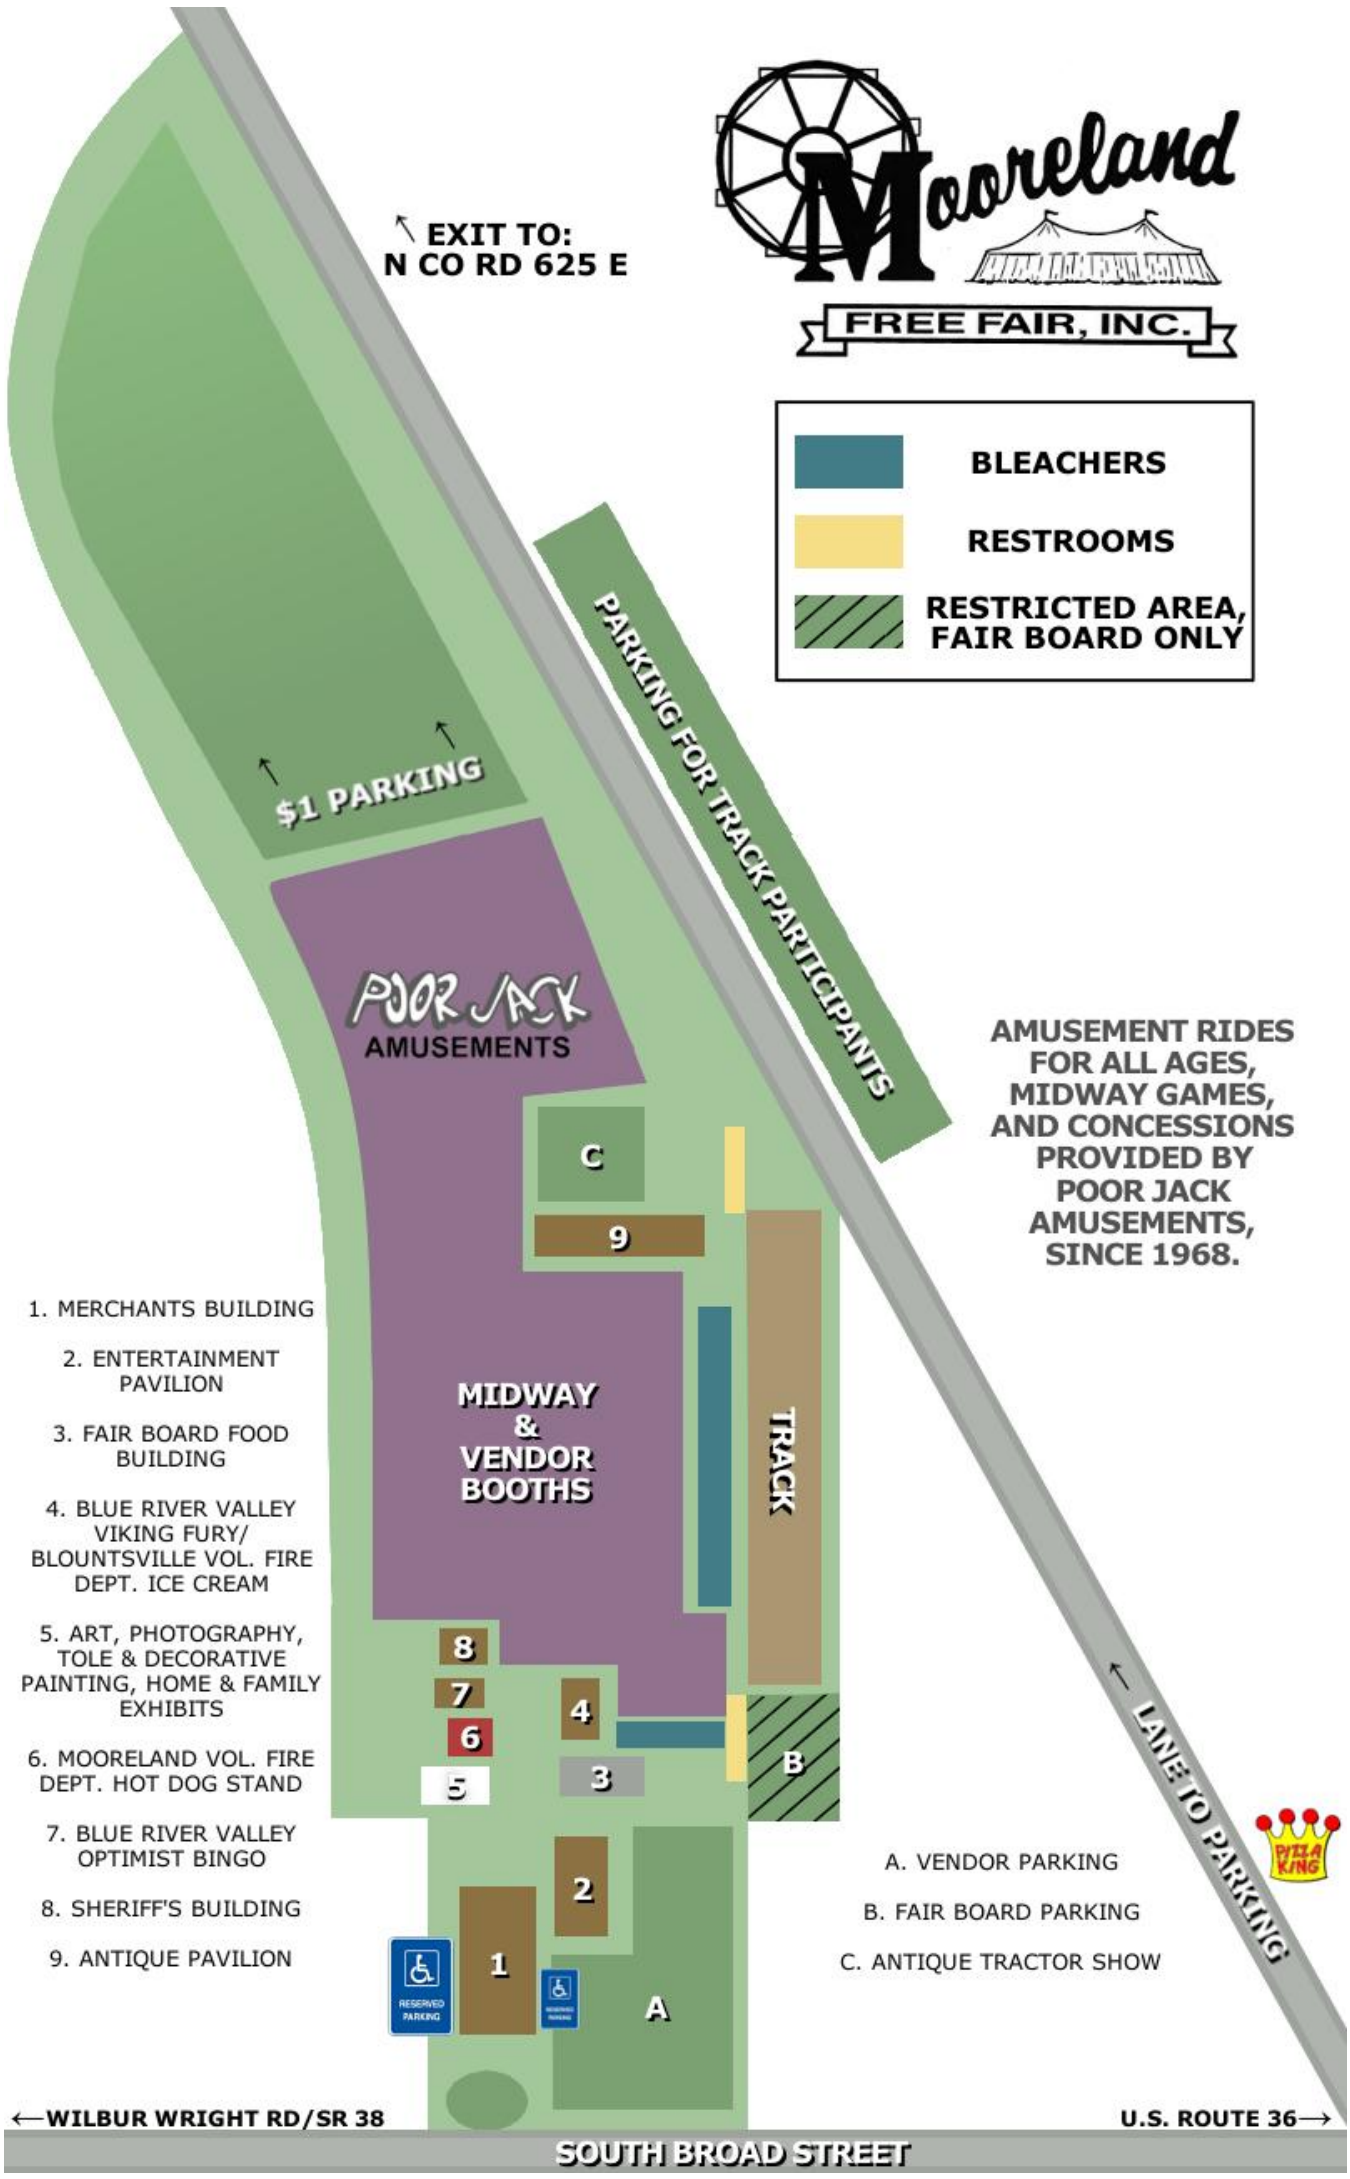

**FREE FAIR, INC.**

EXIT TO:  
N CO RD 625 E

	<b>BLEACHERS</b>
	<b>RESTROOMS</b>
	<b>RESTRICTED AREA, FAIR BOARD ONLY</b>

- 1. MERCHANTS BUILDING
- 2. ENTERTAINMENT PAVILION
- 3. FAIR BOARD FOOD BUILDING
- 4. BLUE RIVER VALLEY VIKING FURY/  
BLOUNTSVILLE VOL. FIRE DEPT. ICE CREAM
- 5. ART, PHOTOGRAPHY, TOLE & DECORATIVE PAINTING, HOME & FAMILY EXHIBITS
- 6. MOORELAND VOL. FIRE DEPT. HOT DOG STAND
- 7. BLUE RIVER VALLEY OPTIMIST BINGO
- 8. SHERIFF'S BUILDING
- 9. ANTIQUE PAVILION

**AMUSEMENT RIDES FOR ALL AGES, MIDWAY GAMES, AND CONCESSIONS PROVIDED BY POOR JACK AMUSEMENTS, SINCE 1968.**

- A. VENDOR PARKING
- B. FAIR BOARD PARKING
- C. ANTIQUE TRACTOR SHOW